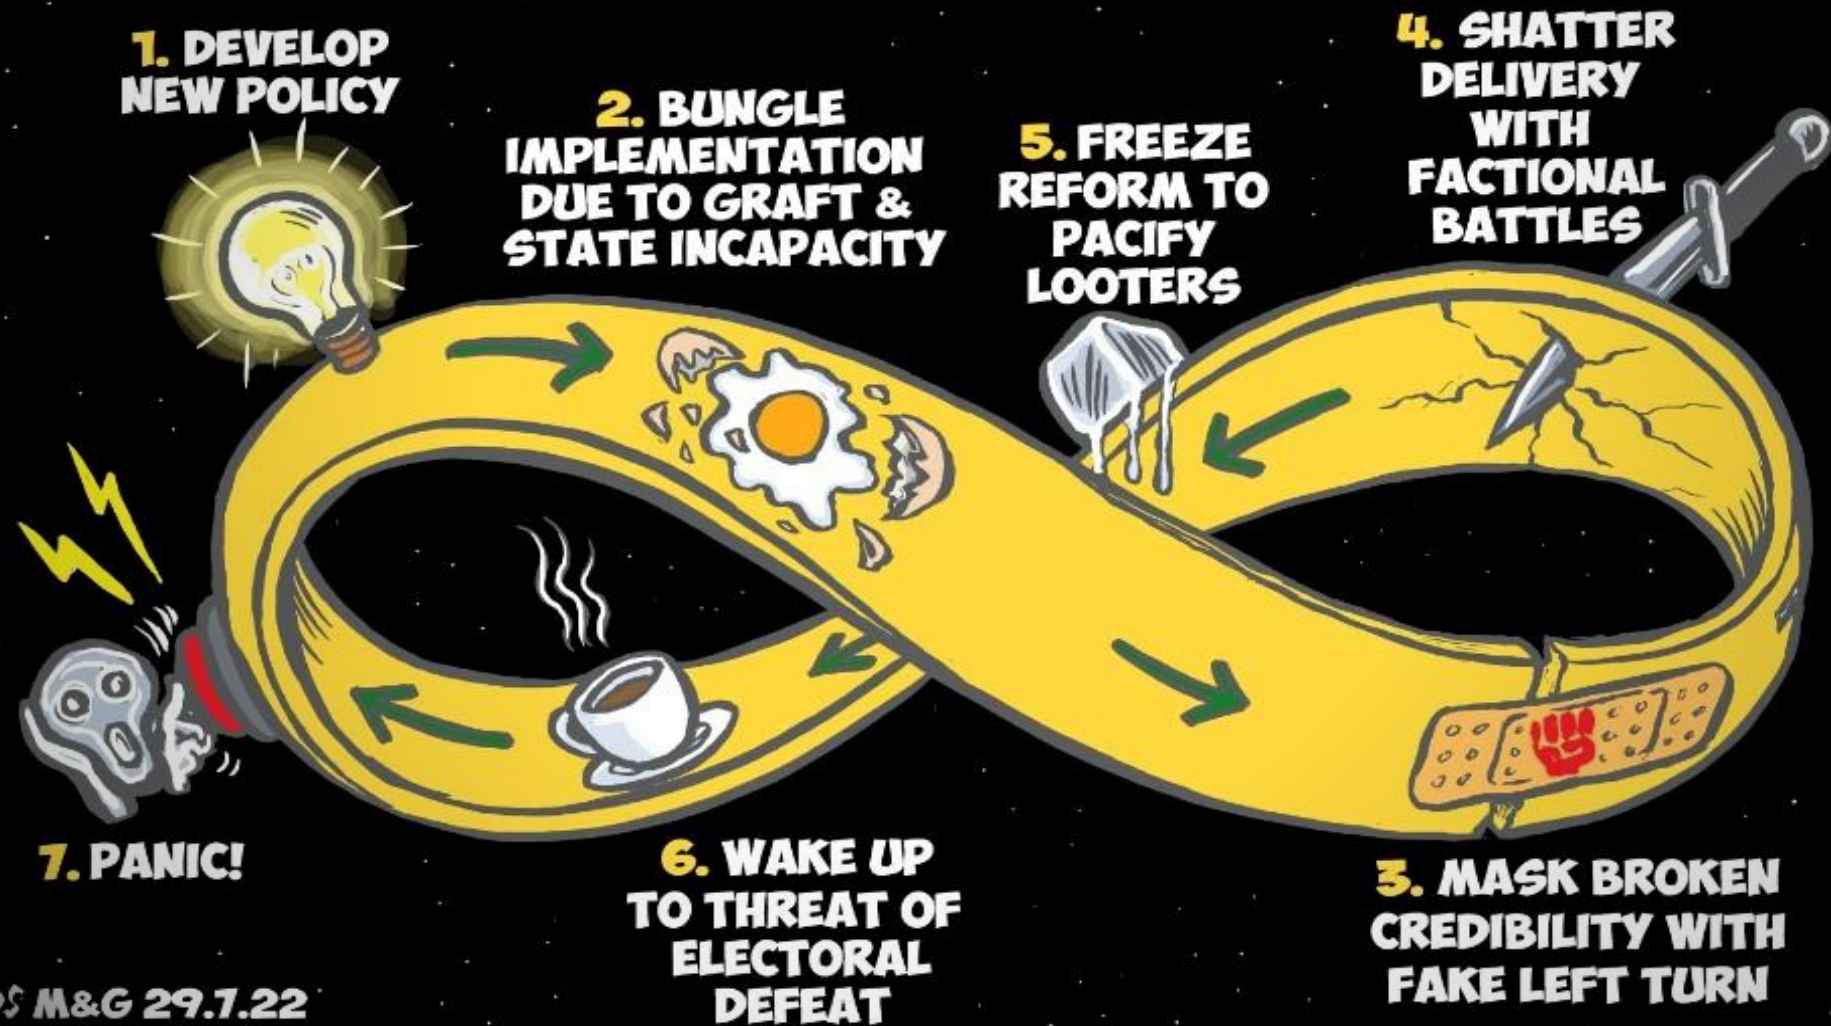

DE BEERS
JEWELLERY

FOREVERMARK

A DIAMOND IS FOREVER

THE LOOP OF INFINITE POLICY

BROUGHT TO YOU BY THE ANC UNIVERSE

Carlos M&G 29.7.22

BW.

dictionary

/'dɪkʃ(ə)n(ə)ri/

ARSLE (19th century)

dictionary

/'dɪkʃ(ə)n(ə)ri/

ARSLE (19th century)

To go backwards on a task, rather than make progress.

“

You can throw anything at the right team with the right leadership and they will find a solution to the problem.