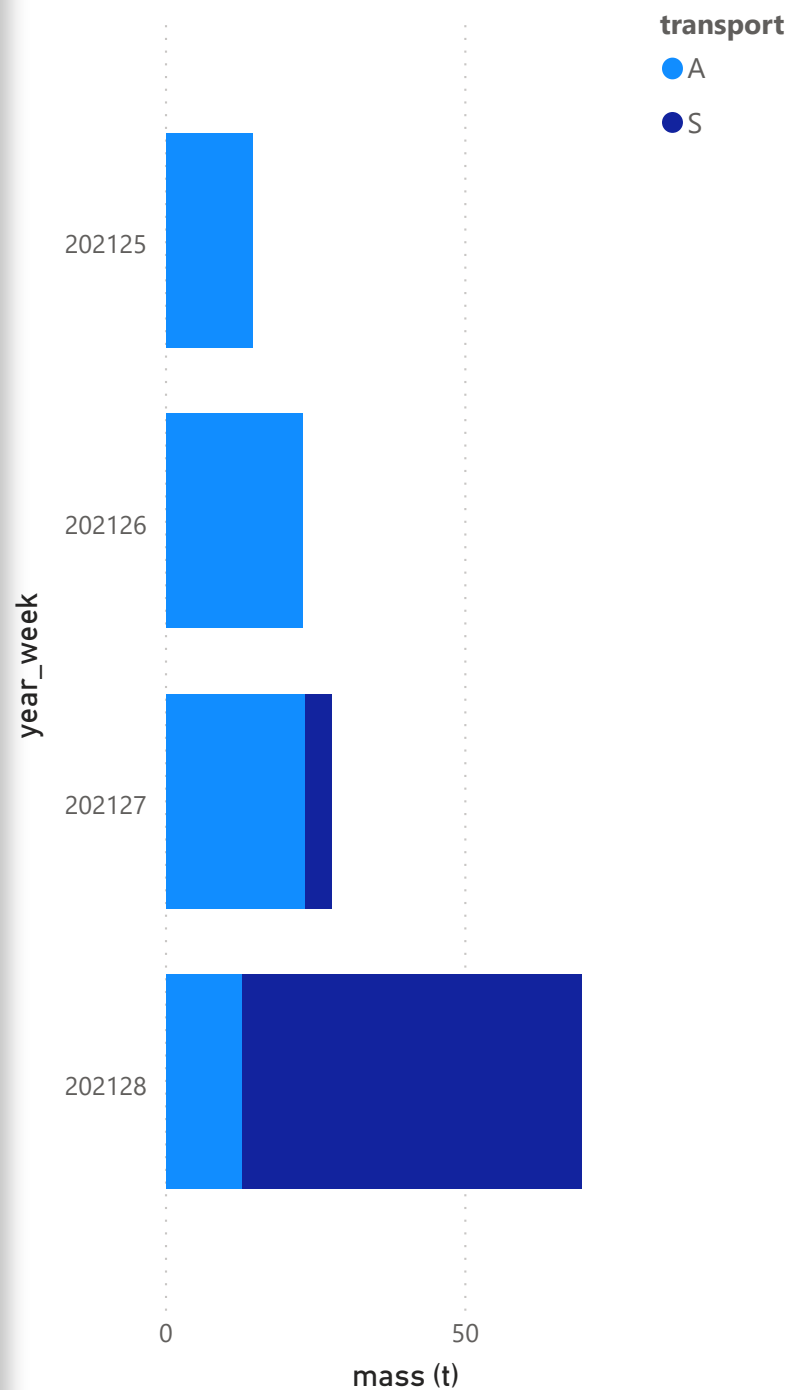

week	cumulative_sum (t)	mass (t)
25	14.44	14.44
26	37.28	22.84
27	64.95	27.67
28	134.35	69.39
Total	134.35	134.35

Transport type

transport ● A ● S

Tonne by week

agrihub

BERRIES ZA
— SUPPORTING SOUTH AFRICAN GROWERS —

mass (t) by country_name

country_region	country_name	mass (t)
United Kingdom	United Kingdom	52.83
European Union	Spain	24.48
	Netherlands	12.69
Middle East	Saudi Arabia	11.42
	United Arab Emirates	6.75
	Qatar	2.36
	Kuwait	2.06
	Bahrain	1.01
South East Asia	Singapore	18.05
	Hong Kong	1.35
	Malaysia	1.35

mass (t) by country_region and transport