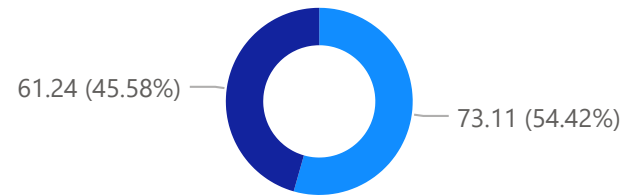

week	cumulative_sum (t)	mass (t)
25	14.44	14.44
26	37.28	22.84
27	64.95	27.67
28	134.35	69.39
Total	134.35	134.35

Transport type

transport ● A ● S

Tonne by week

agrihub

BERRIES ZA
— SUPPORTING SOUTH AFRICAN GROWERS —

mass (t) by country_name

country_region	country_name	mass (t)
United Kingdom	United Kingdom	52.83
European Union	Spain	24.48
	Netherlands	12.69
Middle East	Saudi Arabia	11.42
	United Arab Emirates	6.75
	Qatar	2.36
	Kuwait	2.06
	Bahrain	1.01
South East Asia	Singapore	18.05
	Hong Kong	1.35
	Malaysia	1.35