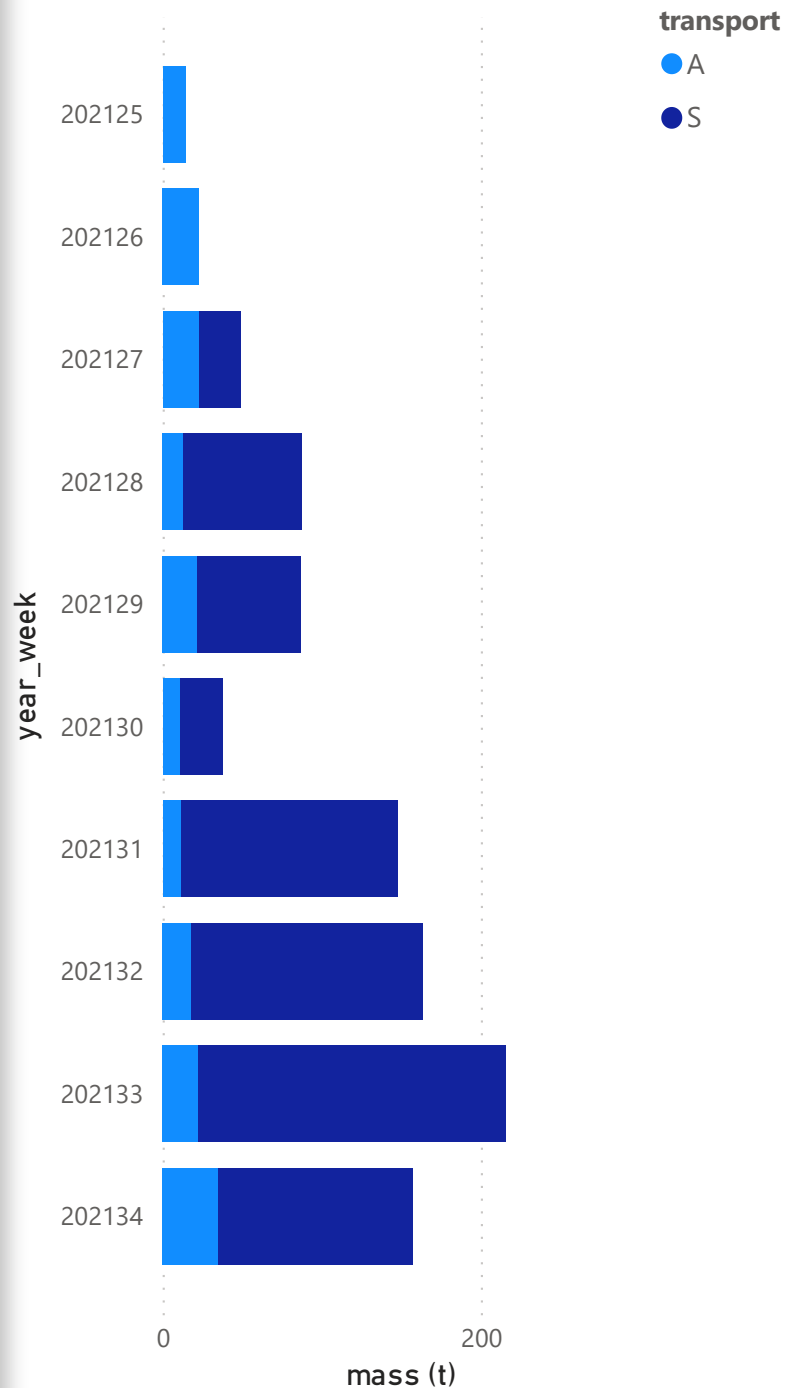

Tonne by week