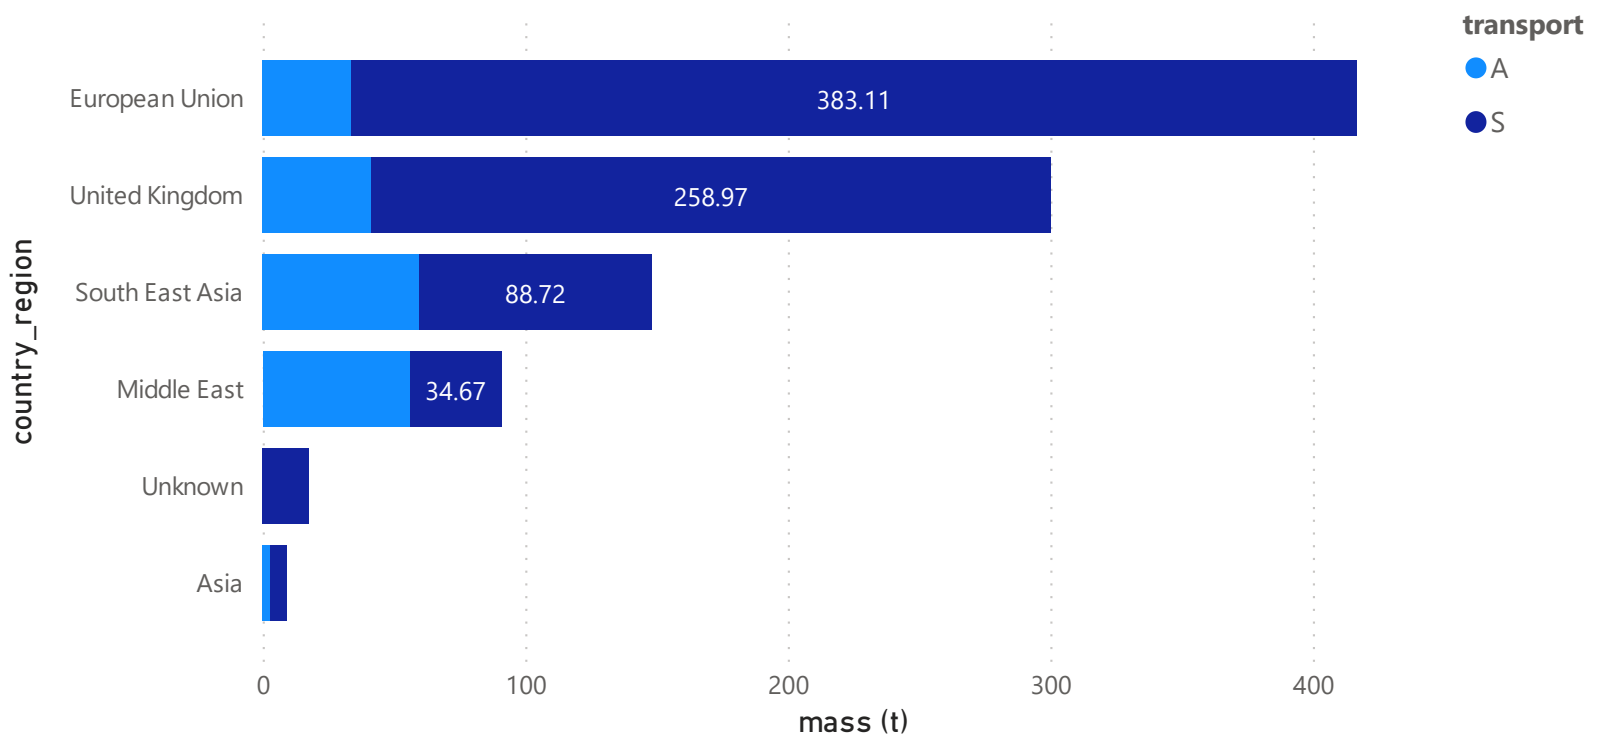

Transport type

transport ● S ● A

Tonne by week

agrihub

BERRIES ZA  
SUPPORTING SOUTH AFRICAN GROWERS

mass (t) by country\_name

| country_region  | country_name         | mass (t)      |
|-----------------|----------------------|---------------|
| European Union  | Netherlands          | 268.27        |
|                 | Spain                | 133.32        |
|                 | France               | 13.50         |
|                 | Denmark              | 1.68          |
|                 | <b>Total</b>         | <b>416.78</b> |
| United Kingdom  | United Kingdom       | 300.28        |
|                 | <b>Total</b>         | <b>300.28</b> |
| South East Asia | Singapore            | 66.34         |
|                 | Hong Kong            | 54.36         |
|                 | Malaysia             | 27.59         |
|                 | <b>Total</b>         | <b>148.30</b> |
| Middle East     | United Arab Emirates | 58.91         |
|                 | Saudi Arabia         | 22.86         |
|                 | Kuwait               | 3.08          |
|                 | Qatar                | 3.04          |
|                 | Bahrain              | 2.36          |
|                 | Oman                 | 0.68          |
|                 | <b>Total</b>         | <b>90.92</b>  |
| Unknown         | Unknown              | 17.63         |
|                 | <b>Total</b>         | <b>17.63</b>  |
| Asia            | Thailand             | 8.89          |
|                 | <b>Total</b>         | <b>8.89</b>   |
| <b>Total</b>    |                      | <b>982.80</b> |

mass (t) by country\_region and transport