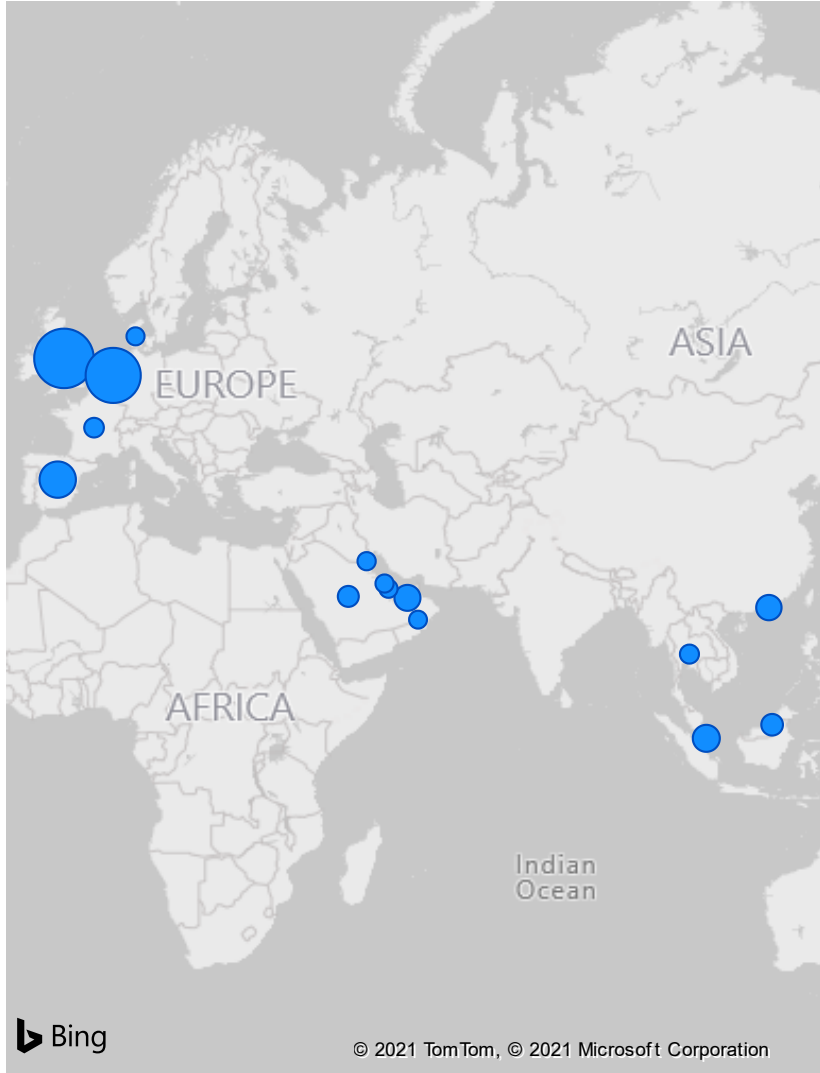

Transport type

transport ● S ● A

Tonne by week

agrihub

BERRIES ZA  
SUPPORTING SOUTH AFRICAN GROWERS

mass (t) by country\_name

| country_region  | country_name         | mass (t)      |
|-----------------|----------------------|---------------|
| European Union  | Netherlands          | 268.27        |
|                 | Spain                | 133.32        |
|                 | France               | 13.50         |
|                 | Denmark              | 1.68          |
|                 | <b>Total</b>         | <b>416.78</b> |
| United Kingdom  | United Kingdom       | 300.28        |
|                 | <b>Total</b>         | <b>300.28</b> |
| South East Asia | Singapore            | 66.34         |
|                 | Hong Kong            | 54.36         |
|                 | Malaysia             | 27.59         |
|                 | <b>Total</b>         | <b>148.30</b> |
| Middle East     | United Arab Emirates | 58.91         |
|                 | Saudi Arabia         | 22.86         |
|                 | Kuwait               | 3.08          |
|                 | Qatar                | 3.04          |
|                 | Bahrain              | 2.36          |
|                 | Oman                 | 0.68          |
|                 | <b>Total</b>         | <b>90.92</b>  |
| Unknown         | Unknown              | 17.63         |
|                 | <b>Total</b>         | <b>17.63</b>  |
| Asia            | Thailand             | 8.89          |
|                 | <b>Total</b>         | <b>8.89</b>   |
| <b>Total</b>    |                      | <b>982.80</b> |

mass (t) by country\_region and transport