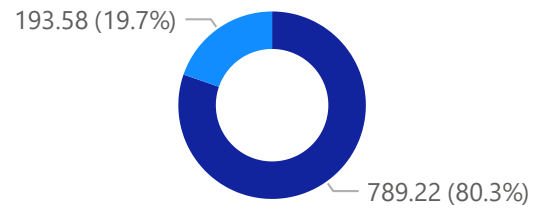

week	cumulative_sum (t)	mass (t)
25	14.44	14.44
26	37.28	22.84
27	86.41	49.13
28	173.61	87.20
29	260.48	86.87
30	298.28	37.80
31	446.45	148.17
32	609.96	163.50
33	825.55	215.60
34	982.80	157.25
Total	982.80	982.80

Transport type