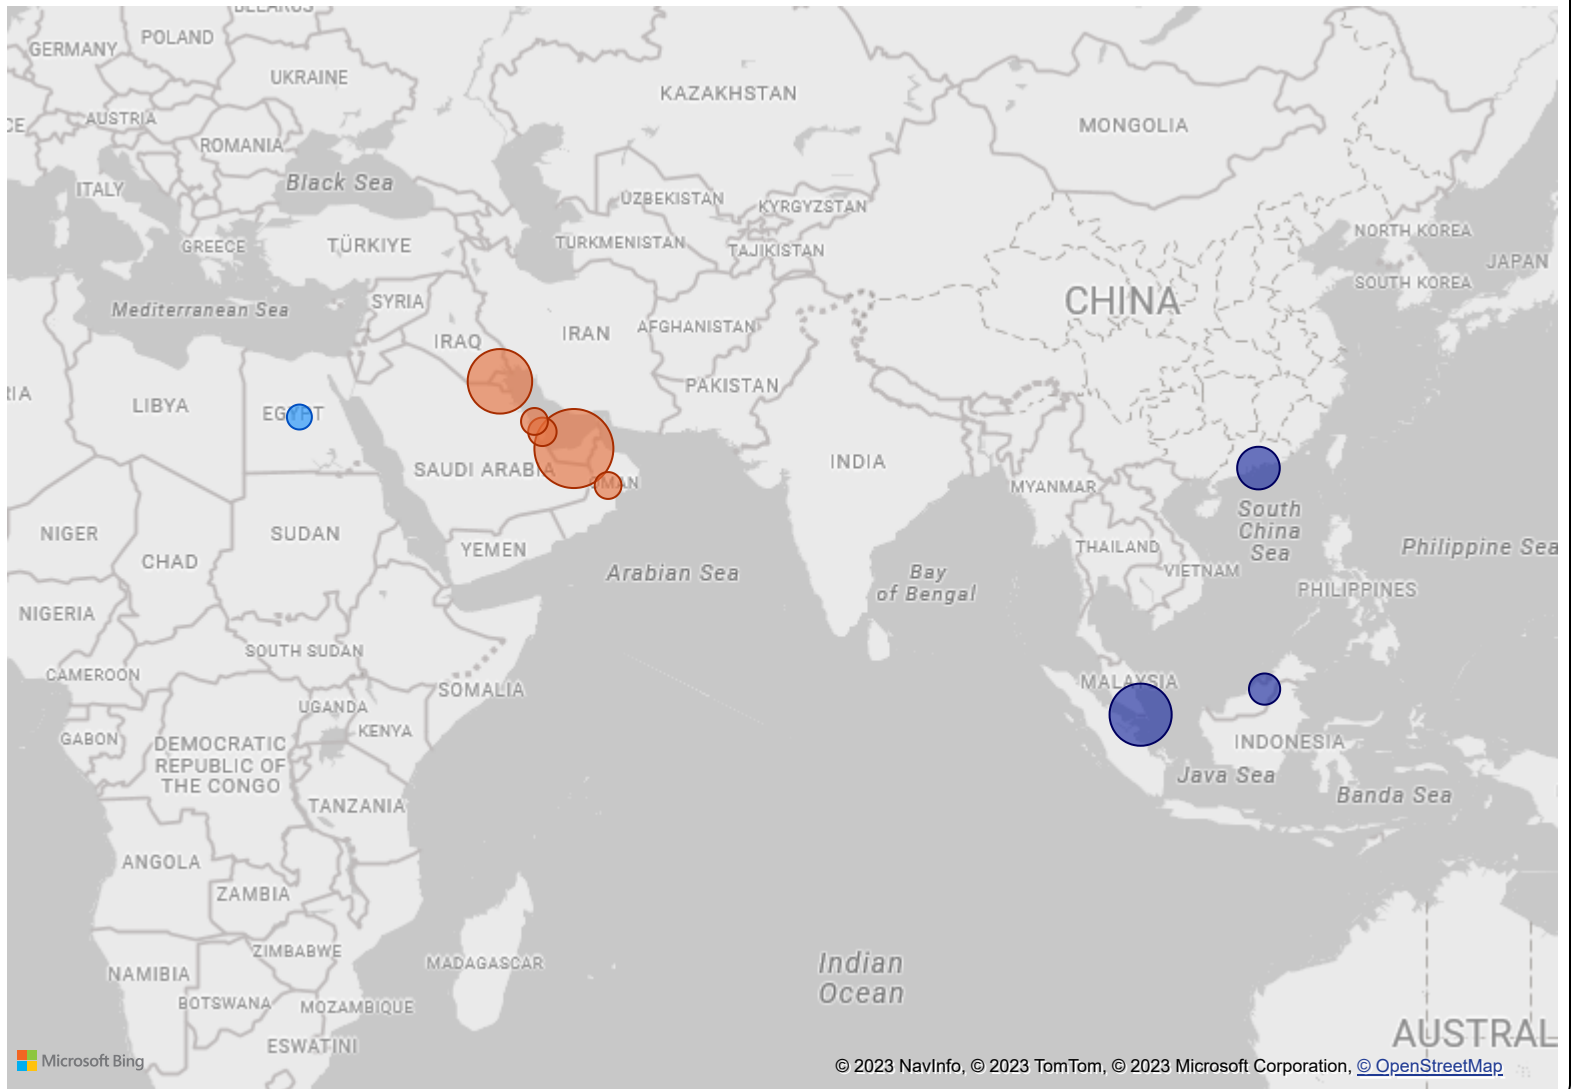

Blueberries Exports from South Africa

Season 2023/2024 - Week 25

(Report in Tonnage)

22/23 vs 23/24 per Week

● Confirmed ● Unconfirmed ● 22/23

Comparison Report Week (22/23 vs 23/24)

Region	23/24 Air	23/24 Sea	23/24 Total	22/23 Air	22/23 Sea	22/23 Total	Diff%
Africa	0.27	0.00	0.27	0.00	0.00	0.00	100.0%
Europe							
Far East & Asia	8.87	0.00	8.87	6.21	0.00	6.21	42.8%
Indian Ocean Islands							
Middle East	13.67	0.00	13.67	8.22	0.00	8.22	66.3%
Other							
Russian Federation							
United Kingdom							
USA & Canada							
Total	22.81	0.00	22.81	14.43	0.00	14.43	58.1%

Comparison Year To Date (22/23 vs 23/24)

Region	23/24 Air	23/24 Sea	23/24 Total	22/23 Air	22/23 Sea	22/23 Total	Diff%
Africa	0.27	0.00	0.27	0.00	0.00	0.00	100.0%
Europe							
Far East & Asia	14.02	0.00	14.02	10.35	0.00	10.35	35.5%
Indian Ocean Islands							
Middle East	23.16	0.00	23.16	13.36	0.00	13.36	73.4%
Other							
Russian Federation							
United Kingdom							
USA & Canada							
Total	37.45	0.00	37.45	23.71	0.00	23.71	58.0%

Exports per Country

Region ● Africa ● Far East & Asia ● Middle East

YTD Export Growth % (22/23 vs 23/24)

Region	23/24	22/23	Diff%
Africa	0.27	0.00	100.0%
Europe			
Far East & Asia	14.02	10.35	35.5%
Indian Ocean Islands			
Middle East	23.16	13.36	73.4%
Other			
Russian Federation			
United Kingdom			
USA & Canada			
Total	37.45	23.71	58.0%

Transport Type

Transport ● Air

Exports per Region and Country

Region	Country	23/24	22/23	Diff	Diff%
Africa	Egypt	0.27	0.00	0.27	100.0%
	Total	0.27	0.00	0.27	100.0%
Far East & Asia	Hong Kong	4.09	4.23	-0.14	-3.3%
	Malaysia	1.62	4.05	-2.43	-60.0%
	Singapore	8.31	0.68	7.63	1122.1%
	Thailand	0.00	1.39	-1.39	-100.0%
	Total	14.02	10.35	3.67	35.5%
Middle East	Bahrain	0.68	0.00	0.68	100.0%
	Kuwait	8.82	5.49	3.33	60.7%
	Oman	0.68	0.00	0.68	100.0%
	Qatar	1.02	4.79	-3.77	-78.7%
	Saudi Arabia	0.00	2.40	-2.40	-100.0%
	United Arab Emirates	11.96	0.68	11.28	1658.8%
	Total	23.16	13.36	9.80	73.4%
Total		37.45	23.71	13.74	58.0%