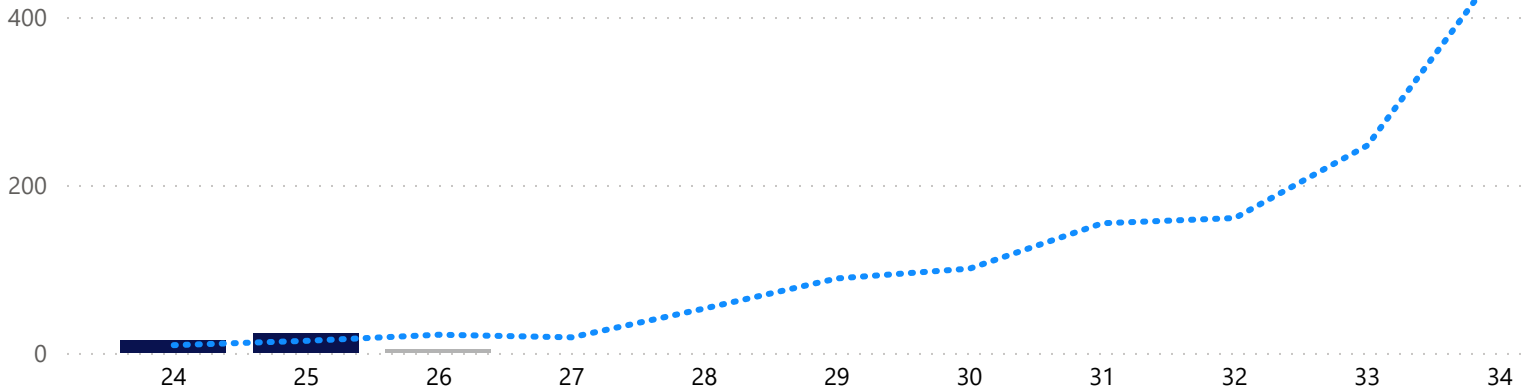

Blueberries Exports from South Africa

Season 2023/2024 - Week 25

(Report in Tonnage)

22/23 vs 23/24 per Week

● Confirmed ● Unconfirmed ● 22/23

Comparison Report Week (22/23 vs 23/24)

Region	23/24 Air	23/24 Sea	23/24 Total	22/23 Air	22/23 Sea	22/23 Total	Diff%
Africa	0.27	0.00	0.27	0.00	0.00	0.00	100.0%
Europe							
Far East & Asia	8.87	0.00	8.87	6.21	0.00	6.21	42.8%
Indian Ocean Islands							
Middle East	13.67	0.00	13.67	8.22	0.00	8.22	66.3%
Other							
Russian Federation							
United Kingdom							
USA & Canada							
Total	22.81	0.00	22.81	14.43	0.00	14.43	58.1%

Comparison Year To Date (22/23 vs 23/24)

Region	23/24 Air	23/24 Sea	23/24 Total	22/23 Air	22/23 Sea	22/23 Total	Diff%
Africa	0.27	0.00	0.27	0.00	0.00	0.00	100.0%
Europe							
Far East & Asia	14.02	0.00	14.02	10.35	0.00	10.35	35.5%
Indian Ocean Islands							
Middle East	23.16	0.00	23.16	13.36	0.00	13.36	73.4%
Other							
Russian Federation							
United Kingdom							
USA & Canada							
Total	37.45	0.00	37.45	23.71	0.00	23.71	58.0%