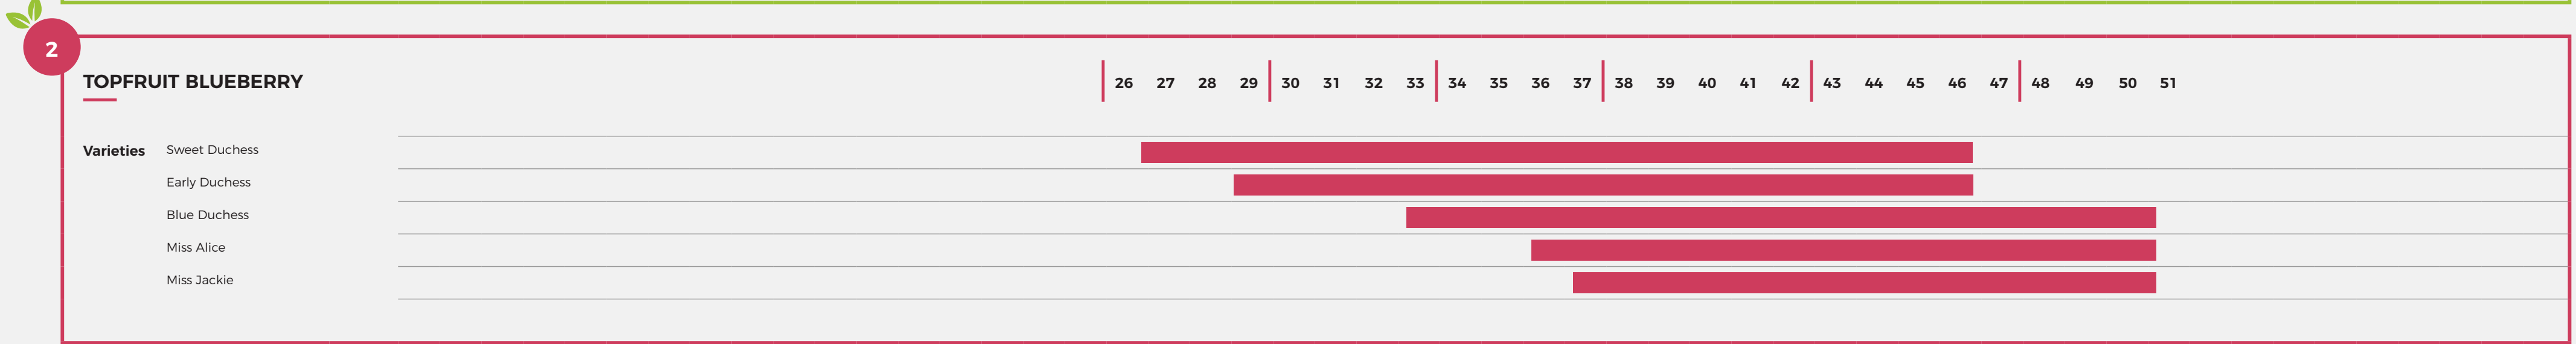

VARIETY AVAILABILITY FROM SOUTH AFRICA (BLUEBERRIES)

BERRIES ZA
— SUPPORTING SOUTH AFRICAN GROWERS —

Click on the breeder's name for more information.

WEEKS   MARCH   APRIL   MAY   JUNE   JULY   AUGUST   SEPTEMBER   OCTOBER   NOVEMBER   DECEMBER   JANUARY   FEBRUARY

9 10 11 12 13 14 15 16 17 18 19 20 21 22 23 24 25 26 27 28 29 30 31 32 33 34 35 36 37 38 39 40 41 42 43 44 45 46 47 48 49 50 51 52 1 2 3 4 5 6 7 8