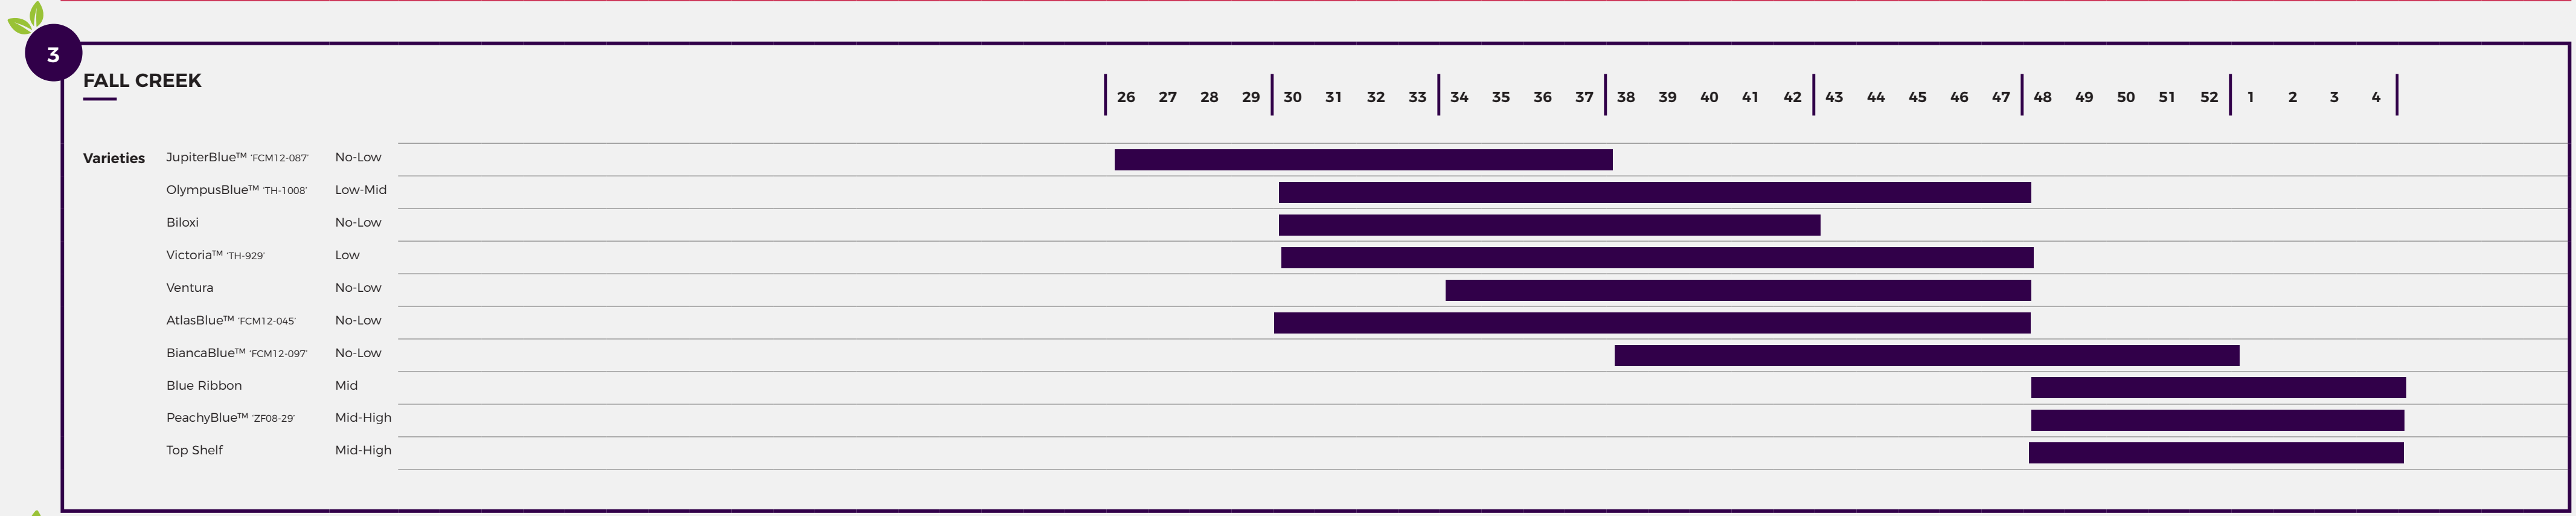

VARIETY AVAILABILITY FROM SOUTH AFRICA (BLUEBERRIES)

BERRIES ZA
— SUPPORTING SOUTH AFRICAN GROWERS —

Click on the breeder's name for more information.

WEEKS   MARCH   APRIL   MAY   JUNE   JULY   AUGUST   SEPTEMBER   OCTOBER   NOVEMBER   DECEMBER   JANUARY   FEBRUARY

9 10 11 12 13 14 15 16 17 18 19 20 21 22 23 24 25 26 27 28 29 30 31 32 33 34 35 36 37 38 39 40 41 42 43 44 45 46 47 48 49 50 51 52 1 2 3 4 5 6 7 8