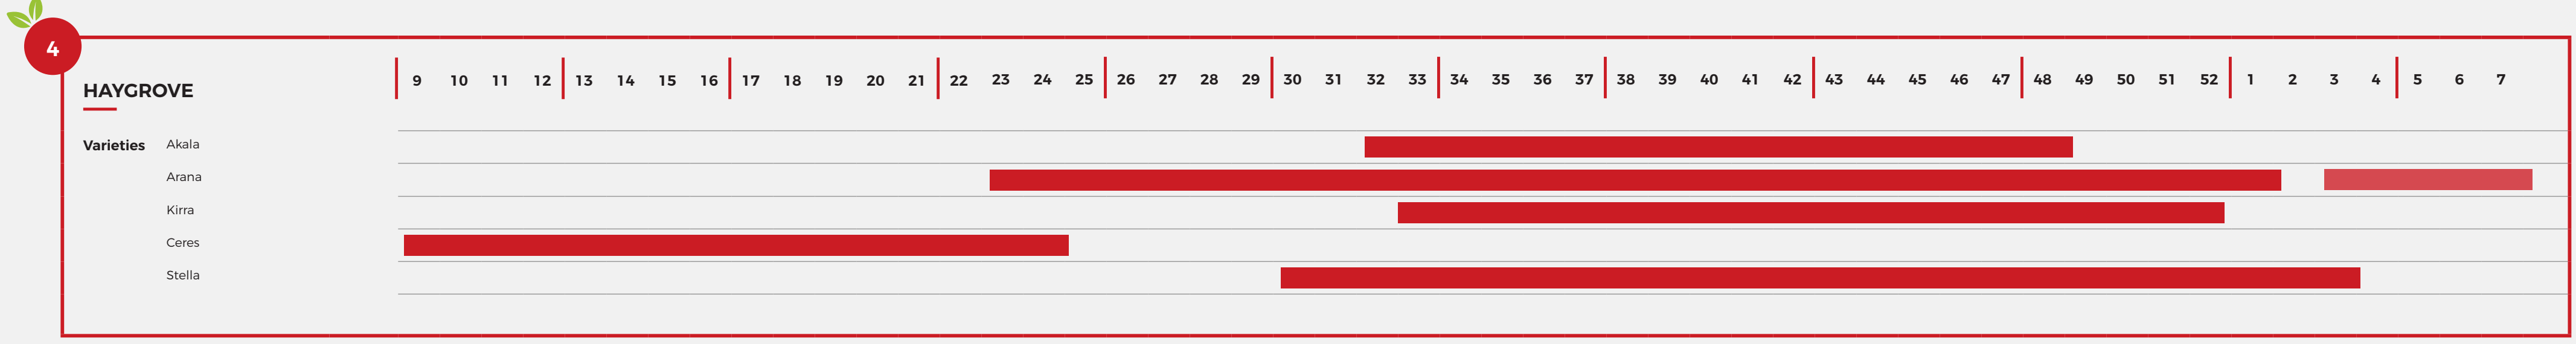

VARIETY AVAILABILITY FROM SOUTH AFRICA (BLUEBERRIES)

BERRIES ZA
— SUPPORTING SOUTH AFRICAN GROWERS —

Click on the breeder's name for more information.

WEEKS   MARCH   APRIL   MAY   JUNE   JULY   AUGUST   SEPTEMBER   OCTOBER   NOVEMBER   DECEMBER   JANUARY   FEBRUARY

9 10 11 12 13 14 15 16 17 18 19 20 21 22 23 24 25 26 27 28 29 30 31 32 33 34 35 36 37 38 39 40 41 42 43 44 45 46 47 48 49 50 51 52 1 2 3 4 5 6 7 8